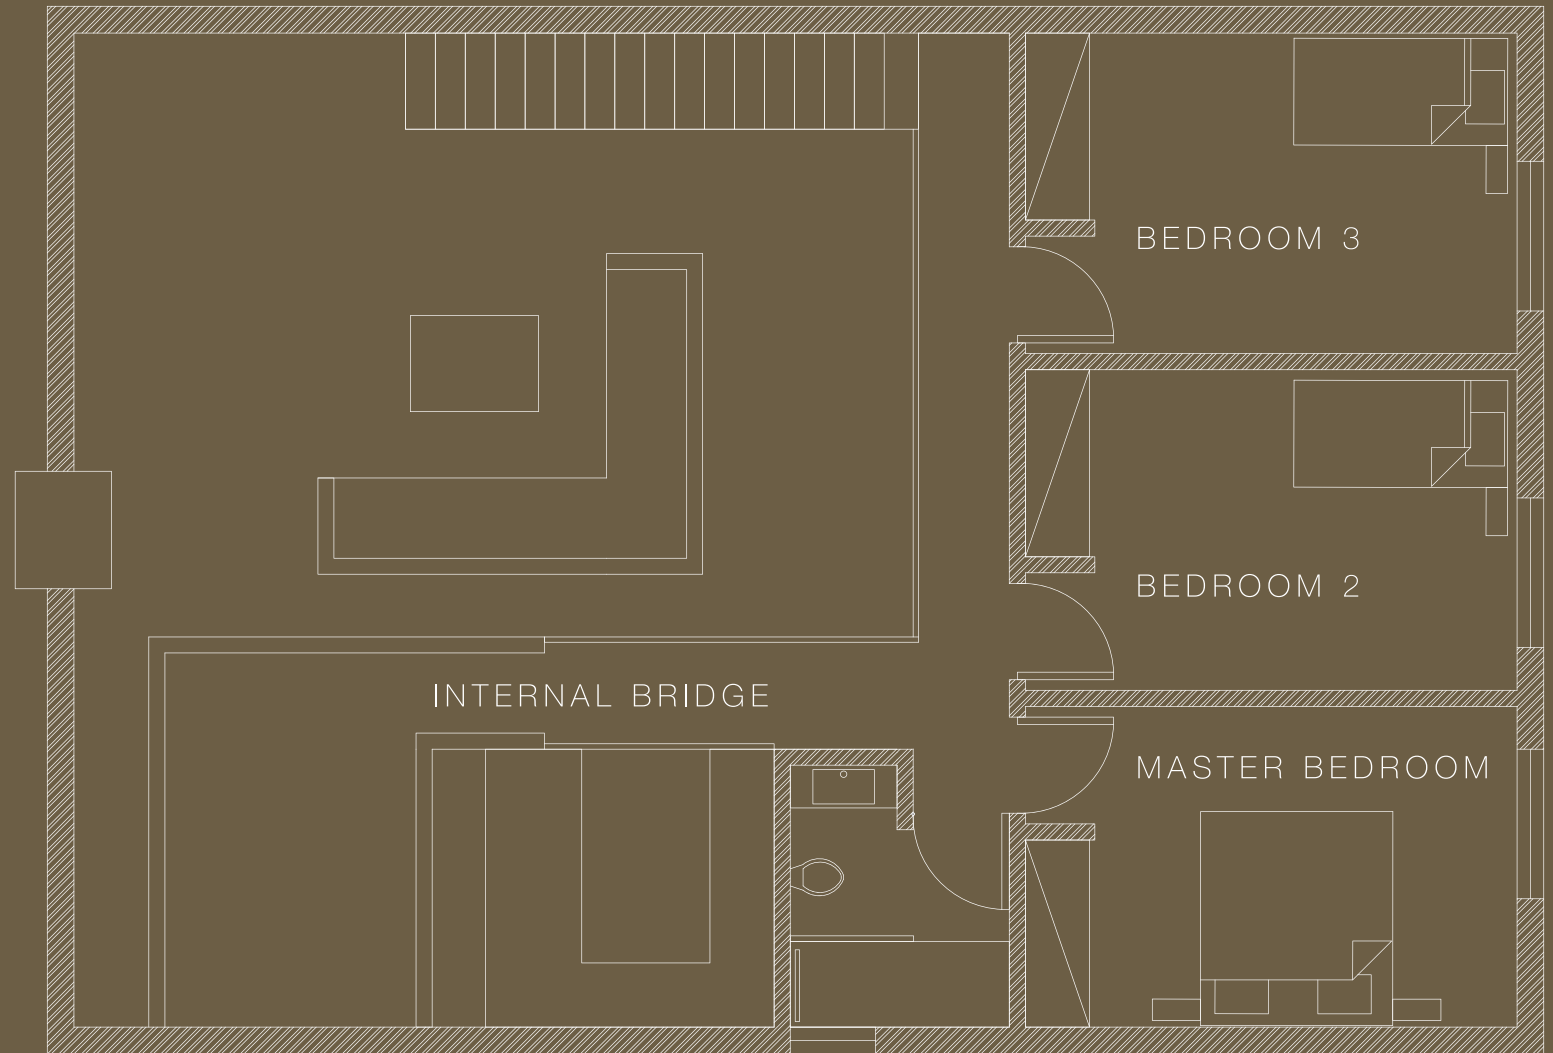

FLOOR PLAN / GROUND FLOOR

FLOOR PLAN / 1st FLOOR

Bedrooms 3

Internal areas 140m²

Parking spaces 2

Plot size 700m²

LOCATION

Located in the district of Limassol, Foinikaria Residence is situated in the heart of the village of Foinikaria, only a 7 minute drive from the Germasogia Roundabout.