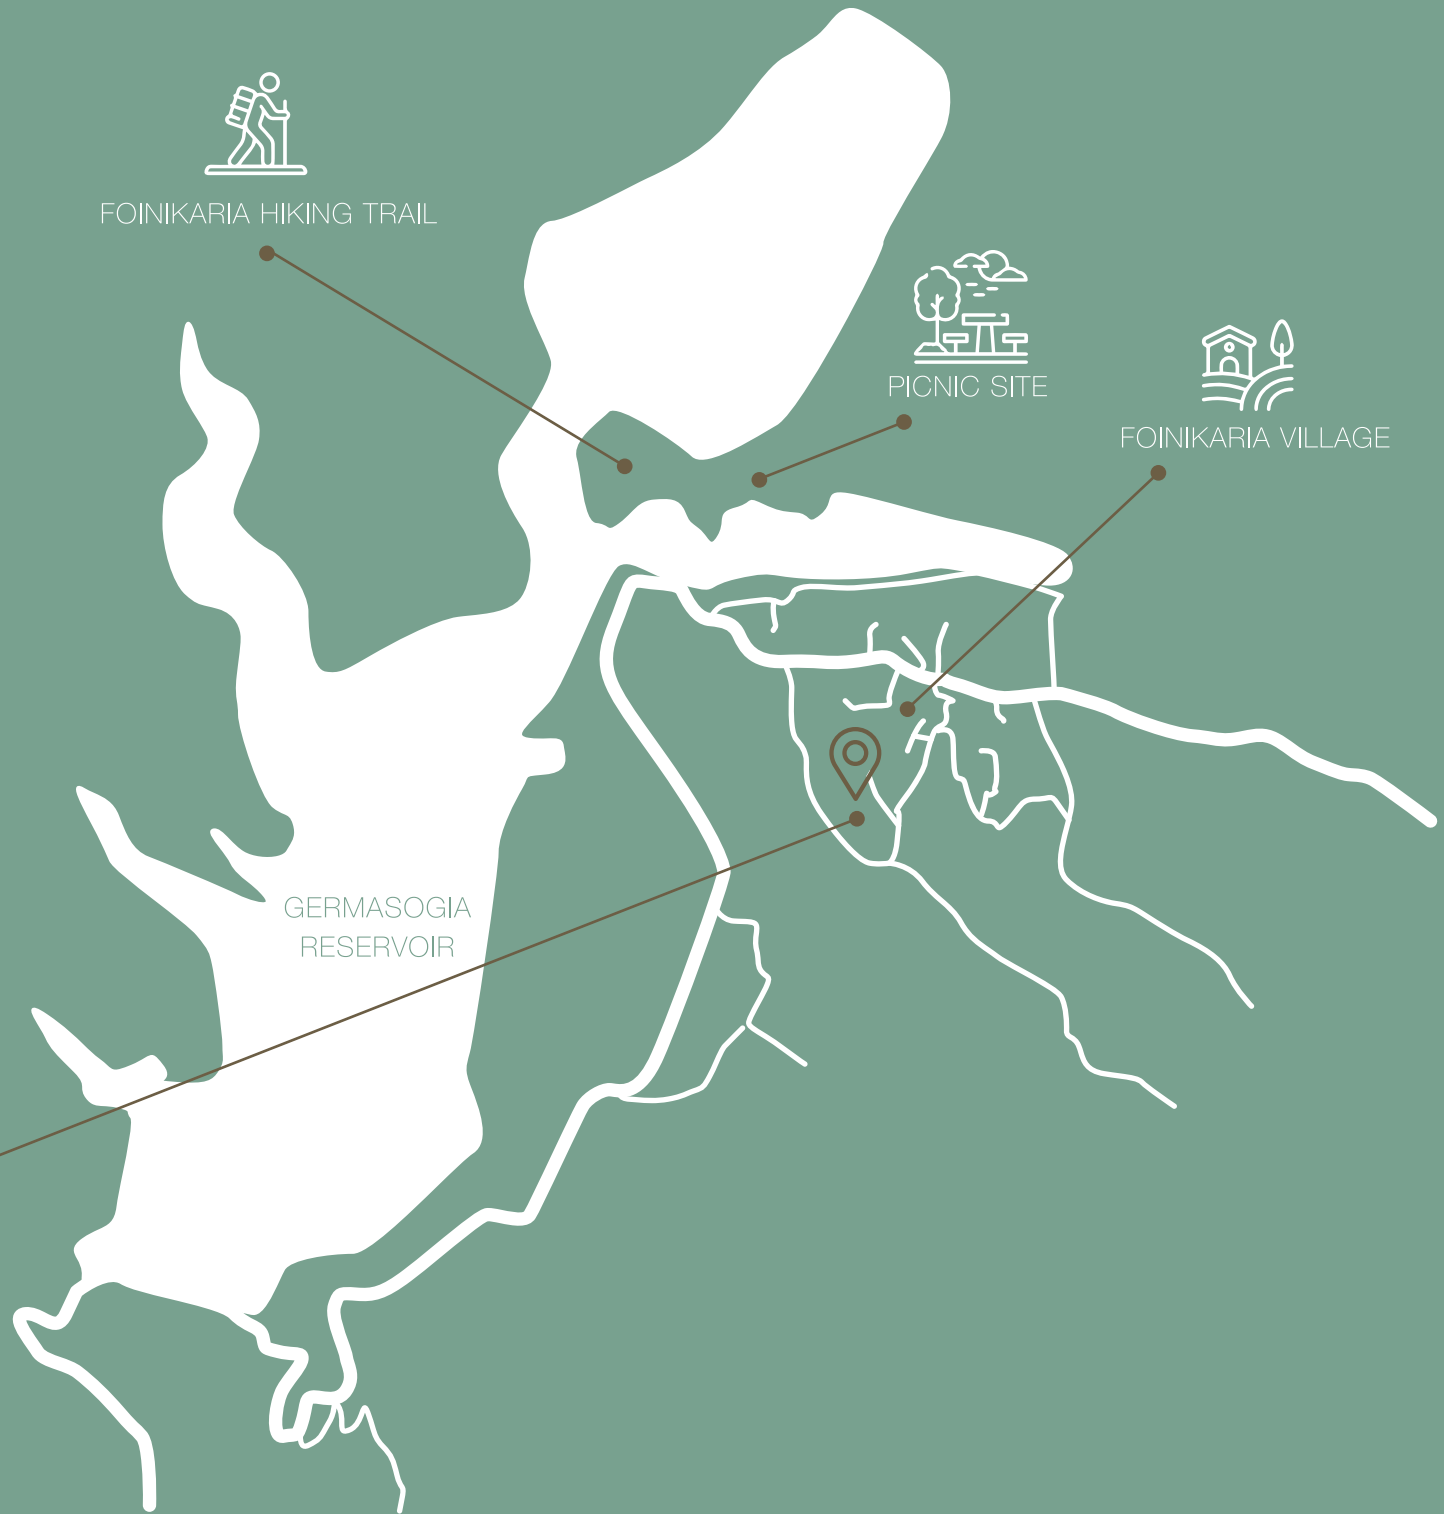

FOINIKARIA

LUXURY RESIDENCES

Foinikaria Residences is a premium development of **5 luxury holiday homes** situated in the outskirts of a highly sought after area of Limassol.

Foinikaria is a quaint little peaceful village surrounded by lush green with views of the stunning **Germasogeia Reservoir**. Activities in the area include a **Boat club**, **Kayak Club** and **Foinikaria Hiking Trails**.

FLOOR PLAN / GROUND FLOOR

FLOOR PLAN / 1st FLOOR

Bedrooms 3

Internal areas 140m²

Parking spaces 2

Plot size 700m²

LOCATION

Located in the district of Limassol, Foinikaria Residence is situated in the heart of the village of Foinikaria, only a 7 minute drive from the Germasogia Roundabout.

LOCATION

Foinikaria is a small village of approximately 300 permanent residences. Part of the Germasogia reservoir which was constructed during the late 70s in the Germasogia River, is owned by the village itself which allows canoeing and fishing. The water in the dam is used for agriculture in Foinikaria, mainly for olive trees and gardening.