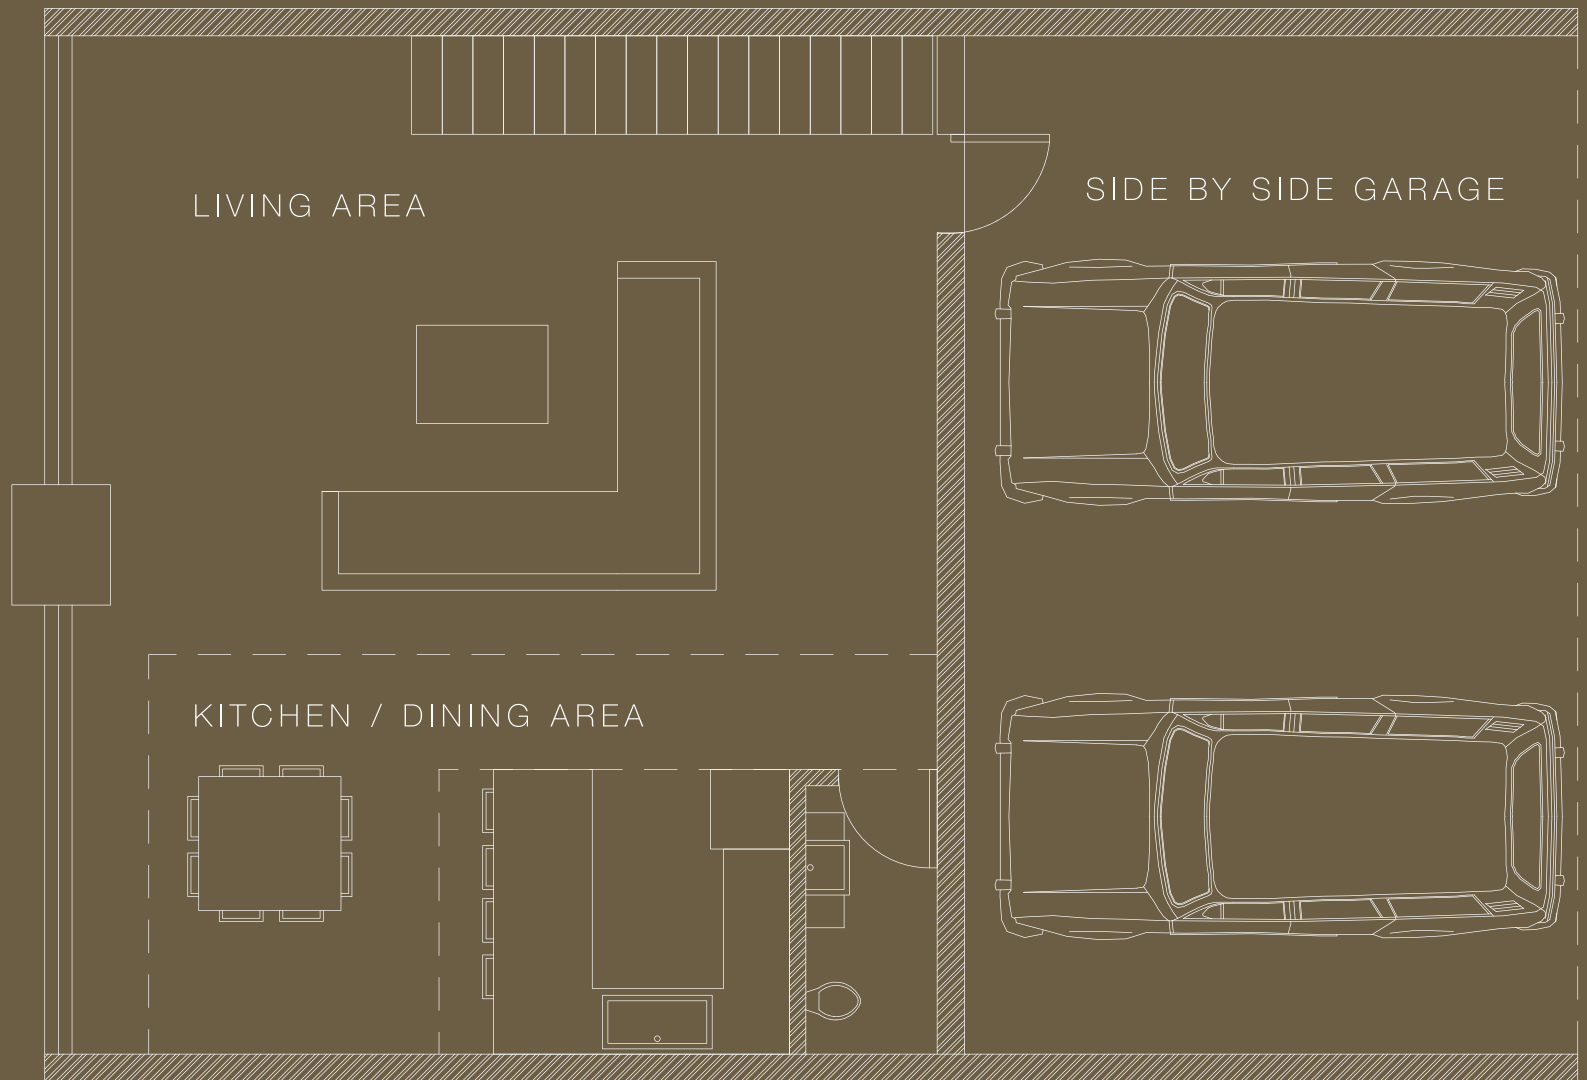

Energy efficiency A
700 sq meters plot
140 sq meters house

FACILITIES

Air condition Split system
Heating underfloor
Landscaped garden
Parking Covered
Solar photovoltaic panels
Provision Storage
fire place
side by side covered garage
(10m X 5m)

FLOOR PLAN / GROUND FLOOR

FLOOR PLAN / 1st FLOOR

Bedrooms 3

Internal areas 140m²

Parking spaces 2

Plot size 700m²

LOCATION

Located in the district of Limassol, Foinikaria Residence is situated in the heart of the village of Foinikaria, only a 7 minute drive from the Germasogia Roundabout.