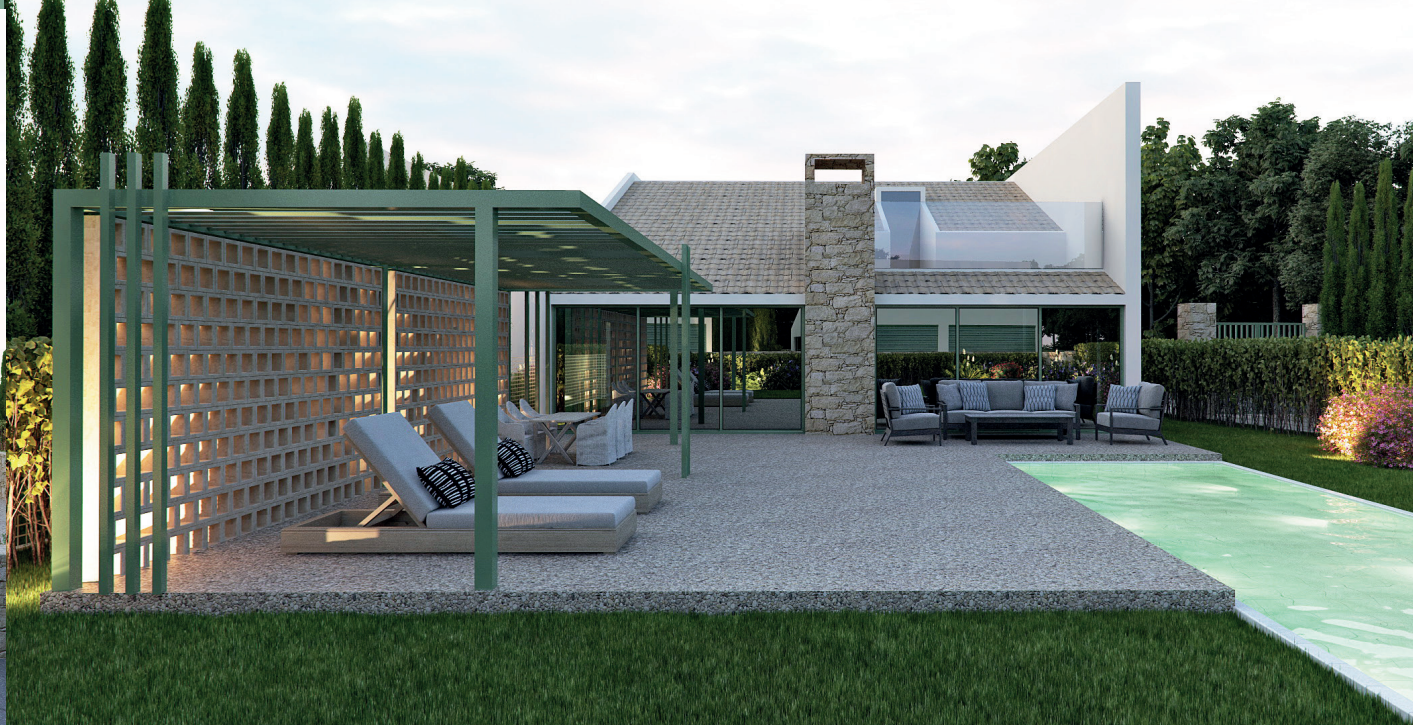

FOINIKARIA

LUXURY RESIDENCES

Foinikaria Residences is a premium development of **5 luxury holiday homes** situated in the outskirts of a highly sought after area of Limassol.

Foinikaria is a quaint little peaceful village surrounded by lush green with views of the stunning **Germasogeia Reservoir**. Activities in the area include a **Boat club**, **Kayak Club** and **Foinikaria Hiking Trails**.

Inspired by its surroundings,
Foinikaria Residences was
designed to combine
the beautiful traditional Cypriot
style with refined 70's style
architecture. Complete with
premium fittings and specs.

Off plan 3 bedroom detached house
in Foinikaria village in Limassol.

Energy efficiency A
700 sq meters plot
140 sq meters house

FACILITIES

Air condition Split system
Heating underfloor
Landscaped garden
Parking Covered
Solar photovoltaic panels
Provision Storage
fire place
side by side covered garage
(10m X 5m)